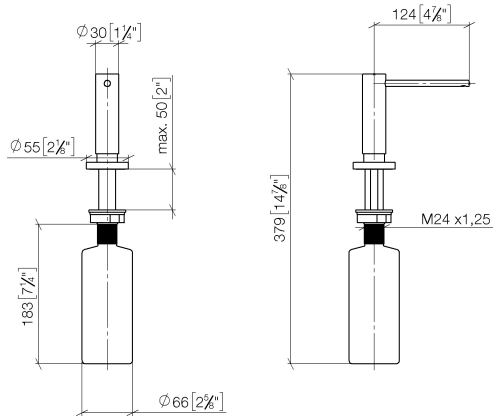

82 444 970

- 124mm projection
- 500 ml bottle
- can be filled from the top
- rotating pump head
- height 124 mm
- rosette Ø 55 mm
- hole diameter 25 mm

Fits ELIO, ENO, MEM, META SQUARE, SYNC, TARA and TARA ULTRA

Fits: ELIO, MEM, TARA, TARA ULTRA, META SQUARE

	Chrome	82 444 970-00
	Brushed Platinum	82 444 970-06
	Platinum	82 444 970-08
	Durabross (23kt Gold)	82 444 970-09
	Dark Chrome	82 444 970-19
	Brushed Durabross (23kt Gold)	82 444 970-28
	Matte Black	82 444 970-33
	Brushed Champagne (22kt Gold)	82 444 970-46
	Champagne (22kt Gold)	82 444 970-47
	Brushed Chrome	82 444 970-93
	Brushed Dark Platinum	82 444 970-99

82 444 970

mm [inches]

82 444 970

Parts for other finishes can be found here: [Brushed Platinum](#)

### Spare parts list

No.	Item Number	Name	Quantity used	Delivery time
1	90 10 10 538 00-00	dispenser	1	10
2	90 27 97 506 00-00	rosette	1	10
3	09 14 10 151 90	seal	1	2
4	08 10 10 527 90	holder	1	2
5	05 23 10 001 00 90	fixing set	1	2
6	90 10 10 603 00 90	container	1	2