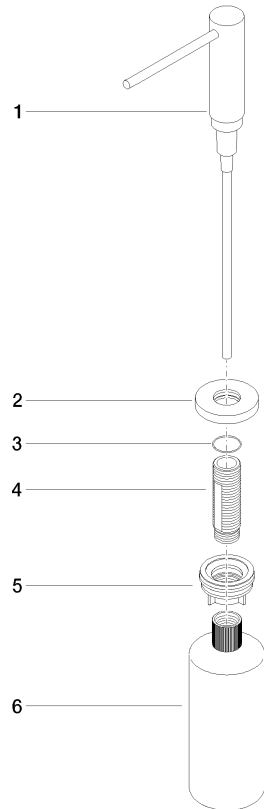

82 444 970

- 124mm projection
- 500 ml bottle
- can be filled from the top
- rotating pump head
- height 124 mm
- rosette Ø 55 mm
- hole diameter 25 mm

Fits ELIO, ENO, MEM, META SQUARE, SYNC, TARA and TARA ULTRA

Fits: ELIO, MEM, TARA, TARA ULTRA, META SQUARE

	Chrome	82 444 970-00
	Brushed Platinum	82 444 970-06
	Platinum	82 444 970-08
	Durabross (23kt Gold)	82 444 970-09
	Dark Chrome	82 444 970-19
	Brushed Durabross (23kt Gold)	82 444 970-28
	Matte Black	82 444 970-33
	Brushed Champagne (22kt Gold)	82 444 970-46
	Champagne (22kt Gold)	82 444 970-47
	Brushed Chrome	82 444 970-93
	Brushed Dark Platinum	82 444 970-99

82 444 970

mm [inches]

82 444 970

Parts for other finishes can be found here: [Brushed Platinum](#)

### Spare parts list

No.	Item Number	Name	Quantity used	Delivery time
1	90 10 10 538 00-00	dispenser	1	10
2	90 27 97 506 00-00	rosette	1	10
3	09 14 10 151 90	seal	1	2
4	08 10 10 527 90	holder	1	2
5	05 23 10 001 00 90	fixing set	1	2
6	90 10 10 603 00 90	container	1	2